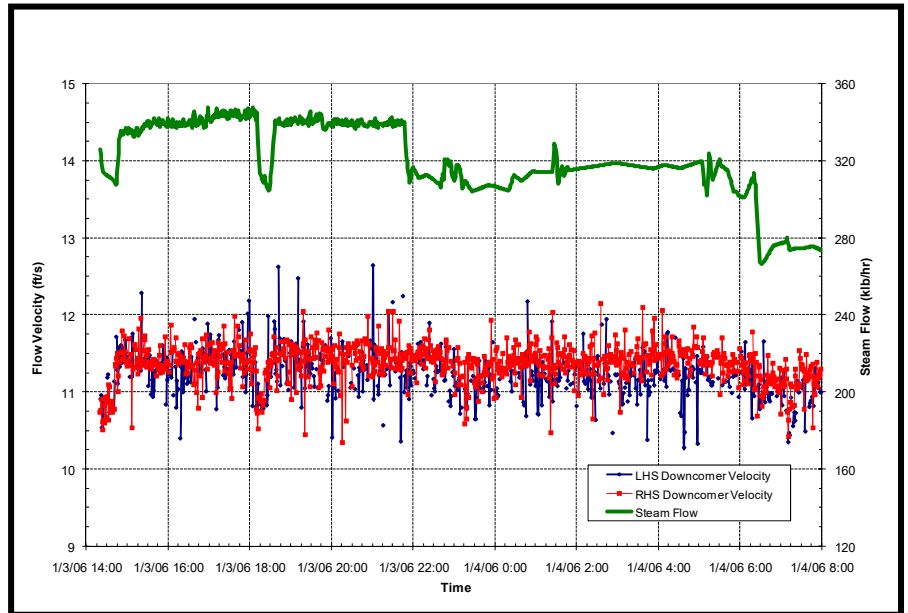

PROJECT CAPABILITIES

ULTRASONIC FLOW MONITORING (UFM) OF BOILER CIRCULATION

Scope of Service

A valuable technique used by JANSEN during its analyses of circulation conditions is the application of Ultrasonic Flow Monitoring (UFM). UFM allows for direct water velocity measurements in selected downcomers and boiler furnace tubes without penetrating the pressure part boundary (as this is needed when using Pitot tubes). Therefore, UFM measurements require no boiler downtime.

UFM data provide invaluable input in the evaluation of boiler circulation conditions. The technique has been used successfully for making flow measurements on tubes and pipes with diameters from 2½ inch to 22 inch and water velocities from less than 0.1 ft/sec to over 14 ft/sec at temperatures up to 600°F.

For many applications, the UFM technique offers the following benefits and advantages:

- UFM instrumentation is clamped onto the outside of a tube rather than drilling and welding Pitot tubes.
- UFM instrumentation is mounted while the boiler is on-line.
- UFM instrumentation can be easily moved to different locations.
- UFM instrumentation makes a line-scan measurement across the pipe rather than a single point.
- UFM instrumentation can detect reversal of flow direction.
- UFM instrumentation can be calibrated mid-way during testing.
- UFM instrumentation can accurately measure flows as low as 0.1 ft/sec.