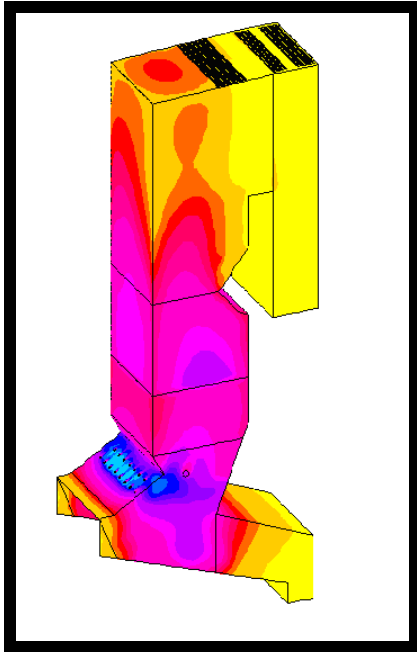

PROJECT CAPABILITIES

BOILERS IN ENERGY-FROM-WASTE INDUSTRY

- Municipal Solid Waste (MSW)
- Refuse Derived Fuel (RDF)
- Tire Derived Fuel (TDF)

Scope of Services

Typical waste fuels in this industry are municipal solid waste (MSW), refuse derived fuel (RDF), and tire derived fuel (TDF). Jansen has completed the following projects for customers in the Energy-from-Waste (E-f-W) industry.

- General troubleshooting and problem root cause analyses.
- Superheater corrosion analyses.
- Feasibility studies for boiler fuel conversion (from prior fuel to MSW/RDF/TDF).
- Review of process design factors, pressure part evaluations, and circulation studies.
- Computational Fluid Dynamics (CFD) modeling of combustion performance and heat transfer characteristics.
- ASME Code “S” pressure part design (furnace, superheater, generating bank, and/or economizer).
- Pressure parts supply, fabrication, and installation.
- Efficient combustion air delivery systems, i.e., overfire air (OFA) upgrades.