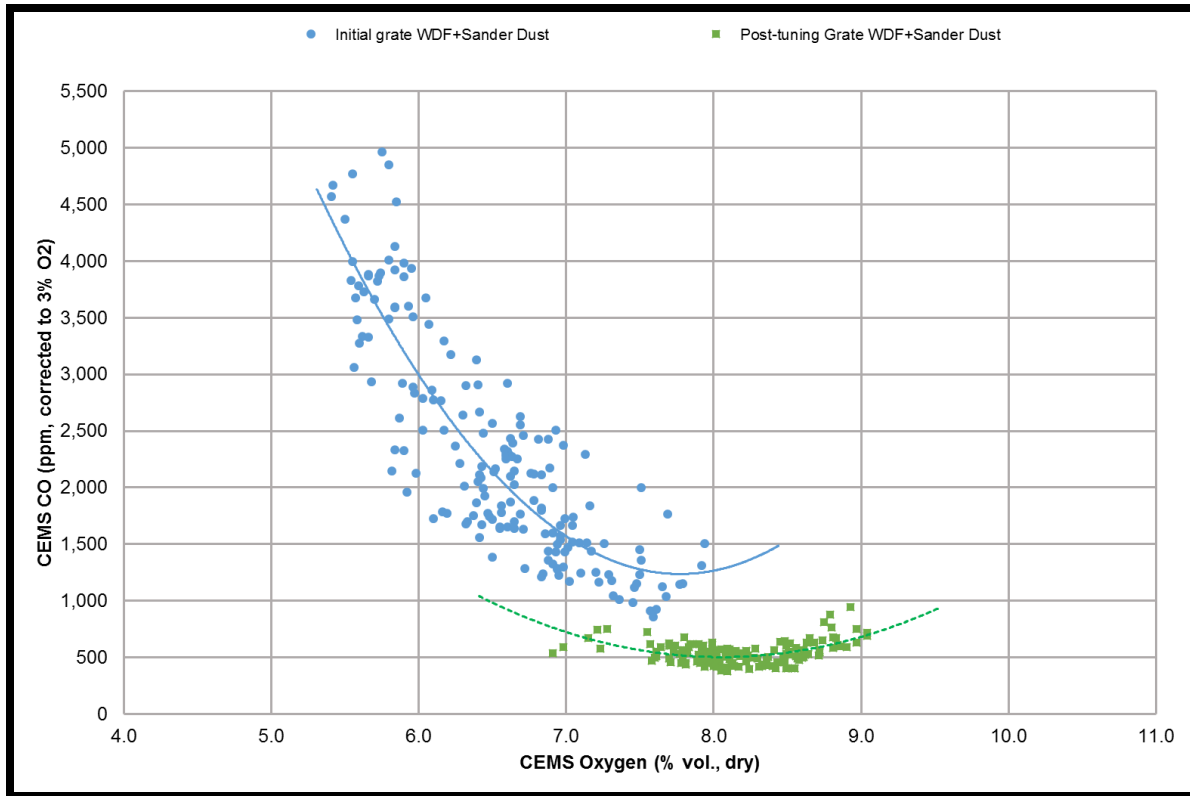

## TUNE-UPS AND ENERGY ASSESSMENTS

For many years, JANSEN has provided boiler tuning and energy assessment services, with an emphasis on reducing emissions, improving fuel burnout, and increasing thermal efficiency. With the introduction of the Boiler MACT/GACT regulations, boiler owners have been required to complete regular tune-ups and a one-time energy assessment. Many have turned to JANSEN to provide these services. Detailed and thorough execution of the required tune-ups and energy assessment often lead to operational improvements and identification of equipment modifications that reduce emissions and improve thermal performance.