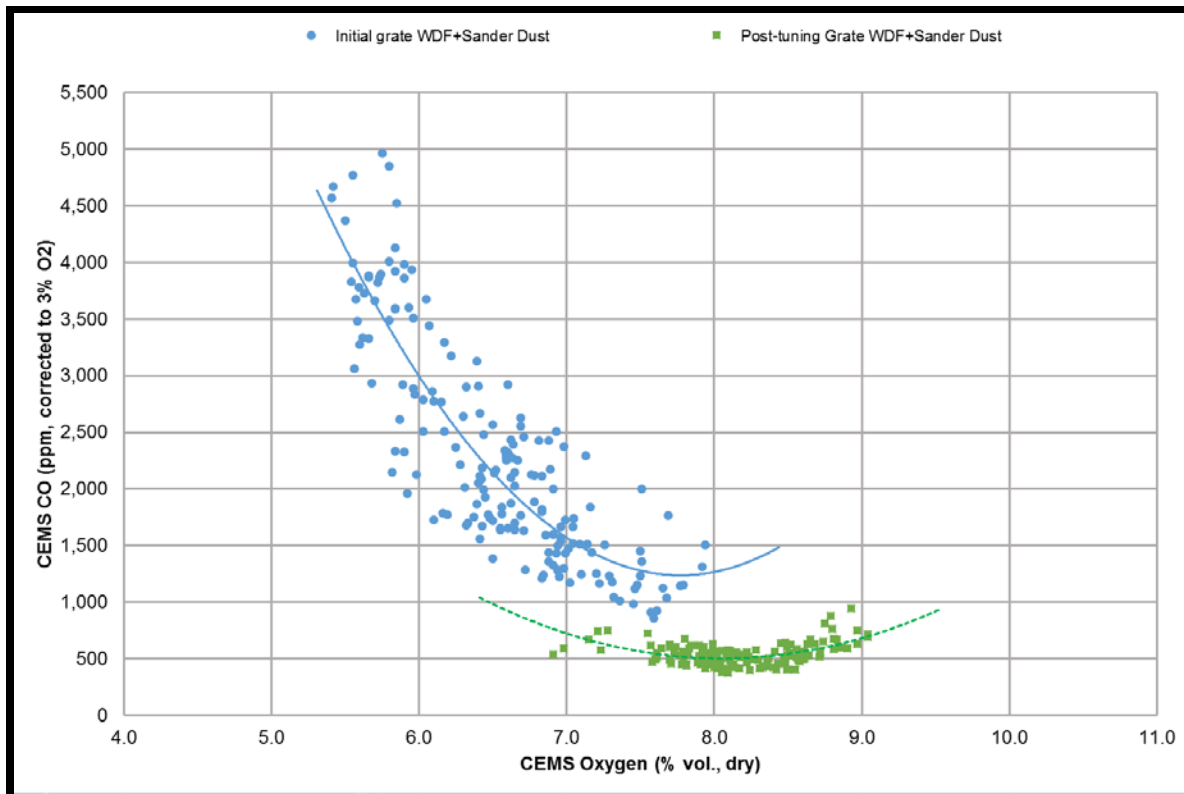

PROJECT CAPABILITIES

BOILER TUNING and OPERATIONAL OPTIMIZATION

For many years, JANSEN has provided boiler tuning services, with an emphasis on reducing emissions, improving fuel burnout, and increasing thermal efficiency. Typically, these tuning services lead to operational enhancements and identification of equipment or controls modifications/improvements that can further reduce emissions and improve thermal performance.

JANSEN's tuning expertise covers boilers firing a variety of fuels, including biomass, coal, natural gas, and kraft black liquor.

Selected References (see next page)